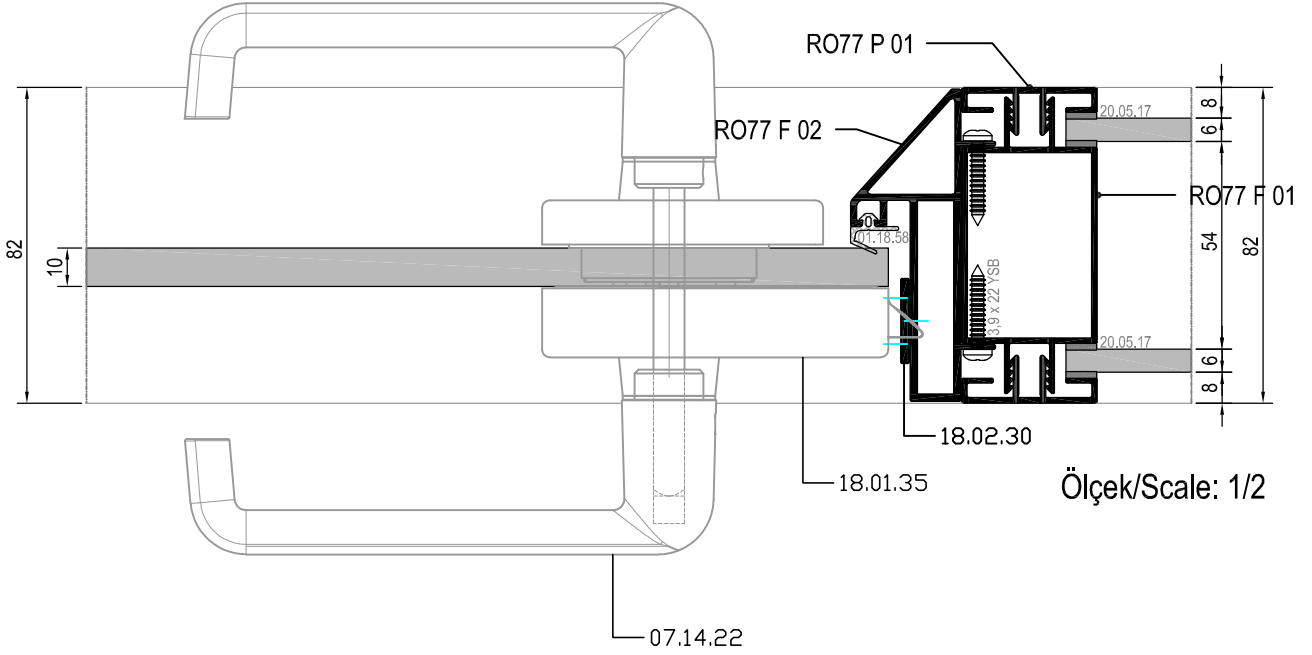

ALÜMİNYUM KASA CAM KAPI DETAYI
GLASS DOOR WITH ALUMINIUM FRAME DETAIL