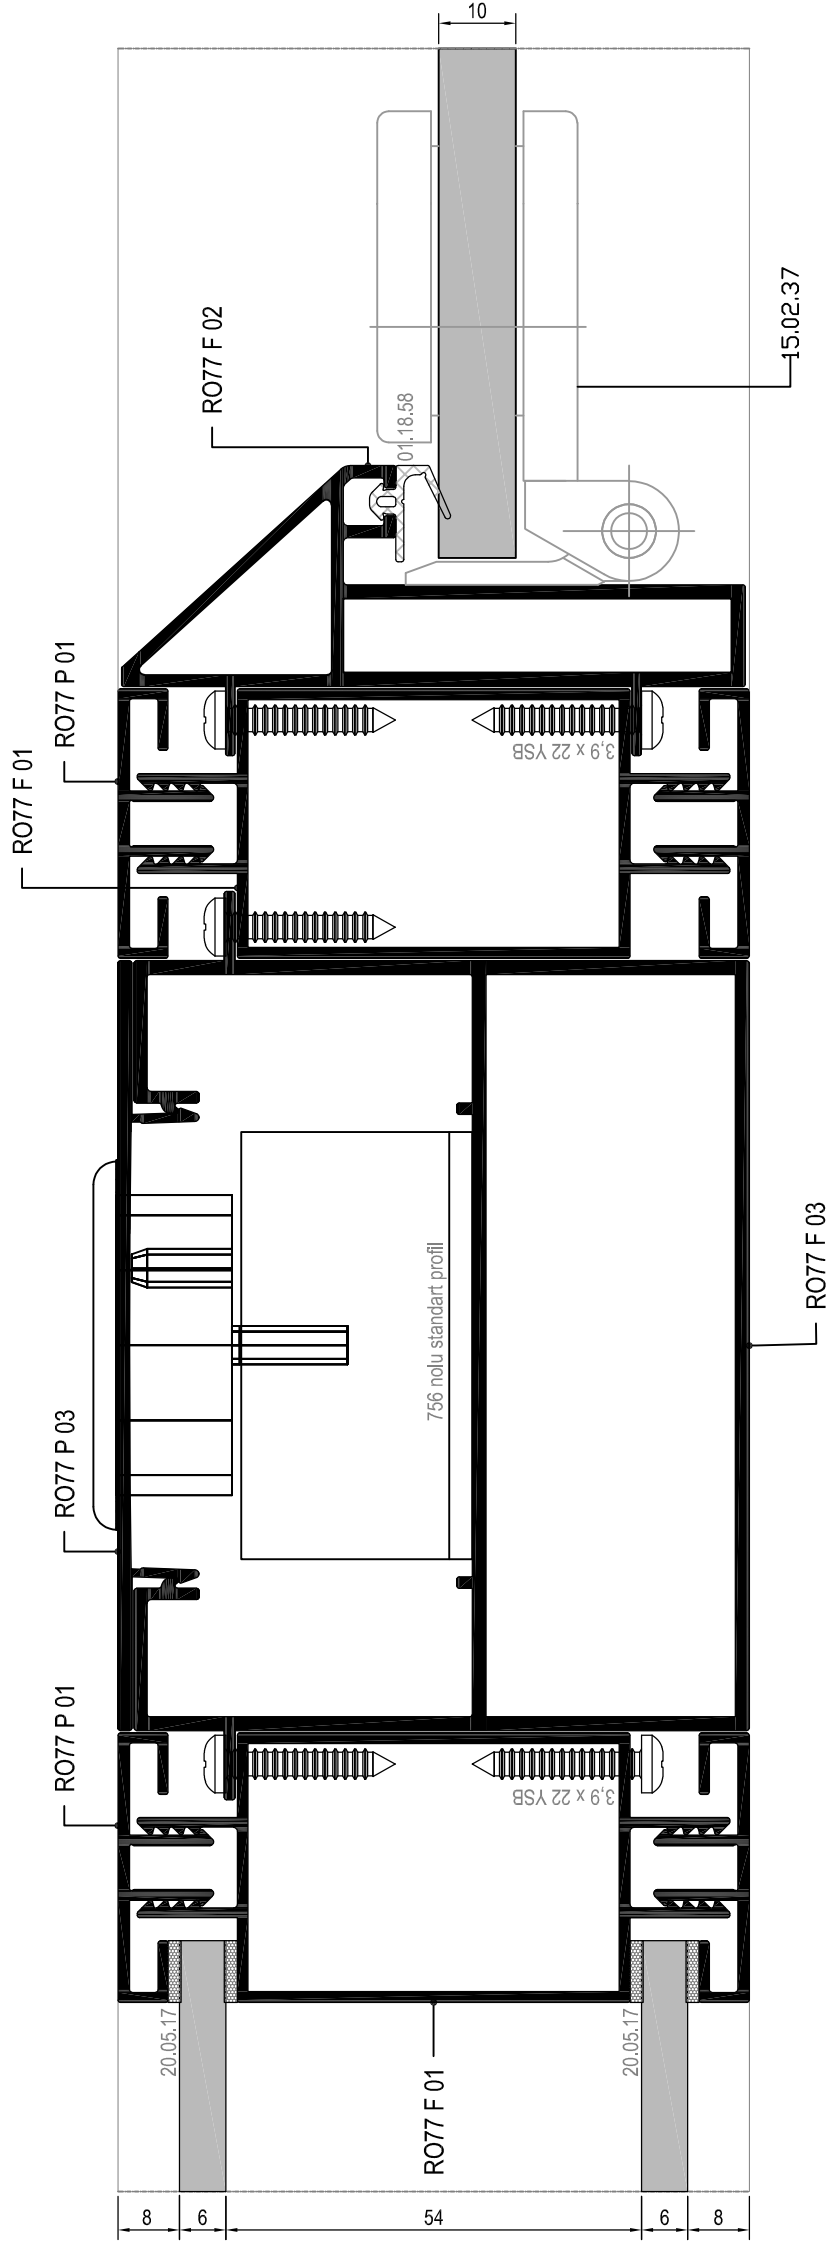

ALÜMİNYUM KASA CAM KAPI DETAYI
GLASS DOOR WITH ALUMINIUM FRAME DETAIL