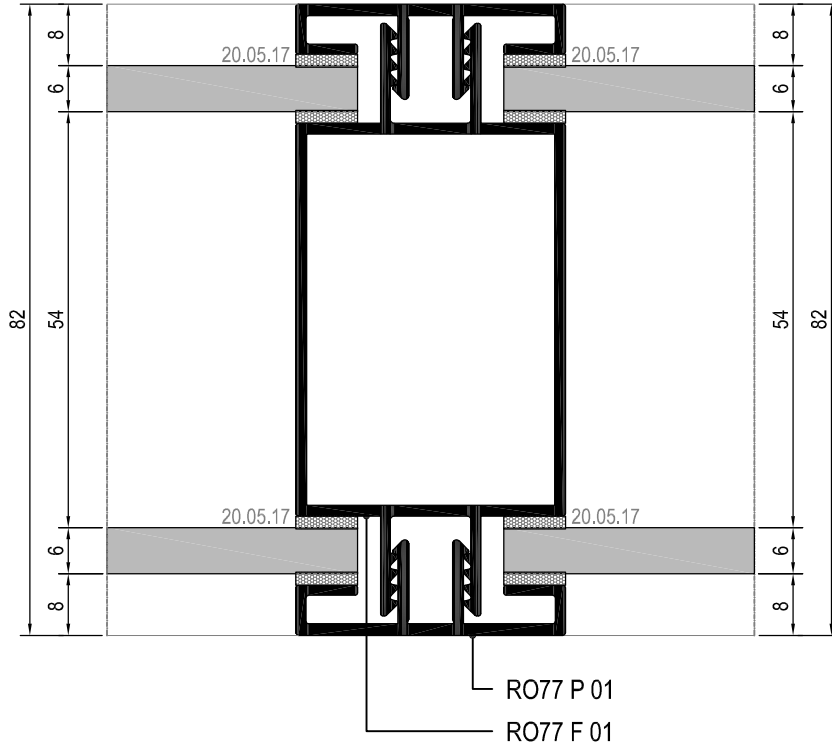

ALÜMİNYUM KASA CAM KAPI DETAYI
GLASS DOOR WITH ALUMINIUM FRAME DETAIL