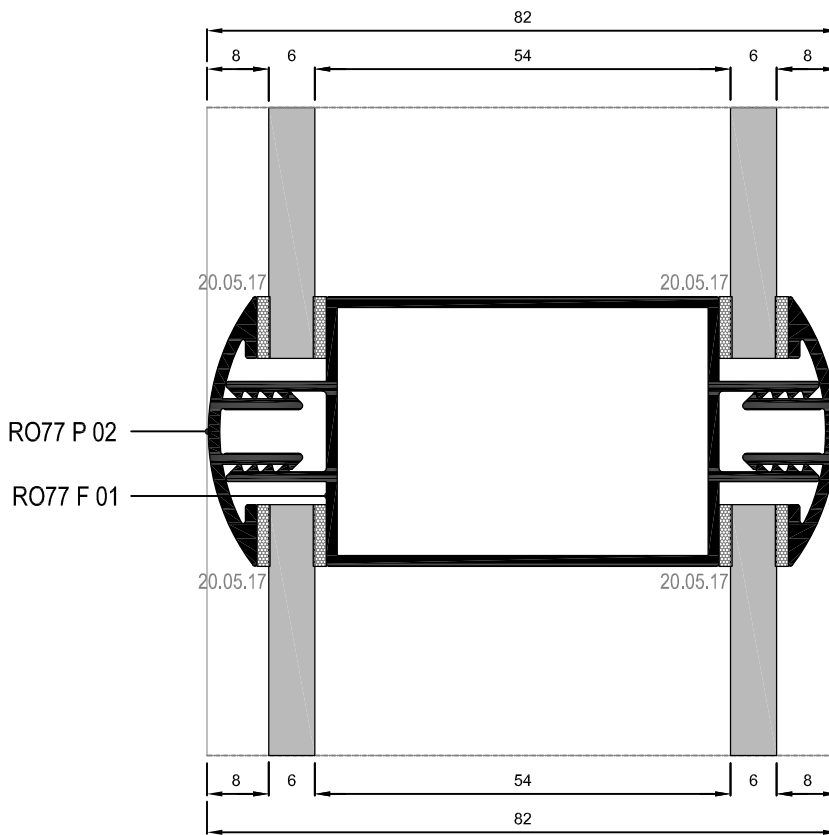

ALÜMİNYUM KASA CAM KAPI DETAYI
GLASS DOOR WITH ALUMINIUM FRAME DETAIL