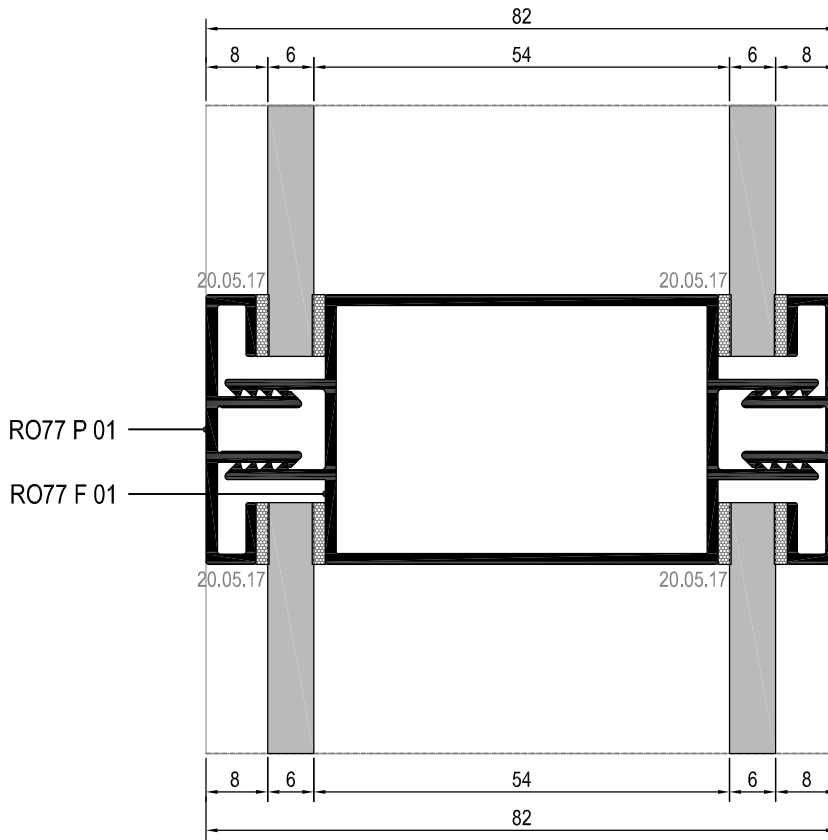

ALÜMİNYUM KASA CAM KAPI DETAYI
GLASS DOOR WITH ALUMINIUM FRAME DETAIL